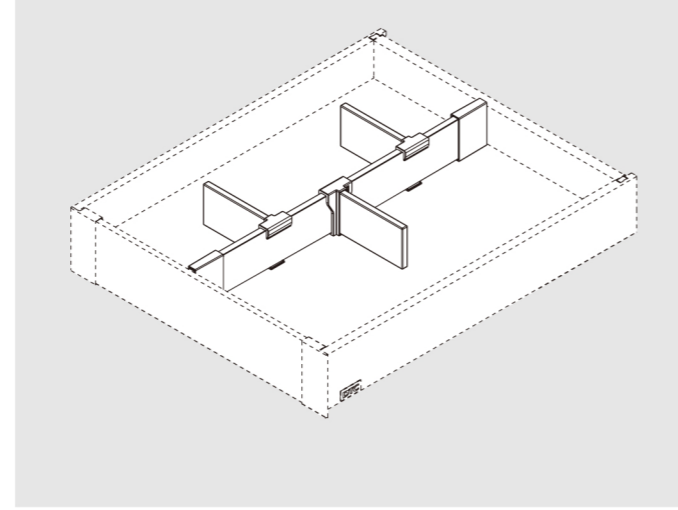

Grey Matt(E30)		
NL	Item No.	Set/ctn
450mm	HT1007E-450A	20
500mm	HT1007E-500A	20

Grey Matt(E30)		
NL	Item No.	Set/ctn
450mm	HT1007E-450Q	20
500mm	HT1007E-500Q	20

Standard drawer

Inner drawer

For High Drawer