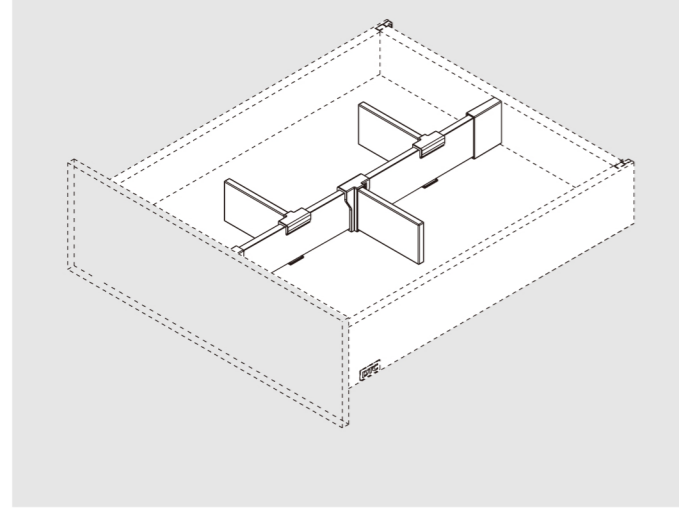

Standard drawer