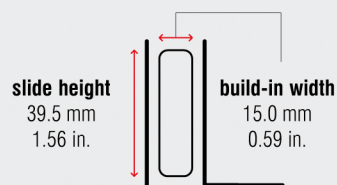

Specifications

-  bottom mount
-  15.0 mm / 0.59 in.
-  dynamic up to 50 kg / 110 lbs.
-  metallic silent rollers
-  stainless steel 1.4509 / 441
-  available as heat-resistant version up to +210 °C (+410 °F)

Characteristics

- single-sided captive profile (right)
- rear backstop
- self-closing

Dimensions

Length		Extension		Weight		Item No.
mm	inch	mm	inch	per set		
400	15.75	294	11.57	1.13	2.49	1510
450	17.72	344	13.54	1.20	2.65	1511
500	19.69	394	15.51	1.31	2.89	1512
550	21.65	424	16.69	1.48	3.25	1513
600	23.62	474	18.66	1.61	3.54	1514
650	25.59	524	20.63	1.79	3.95	1515
700	27.56	574	22.60	1.87	4.13	1516
750	29.53	624	24.57	2.01	4.43	1517

Packing Unit – Sets per Box, all Lengths: 10