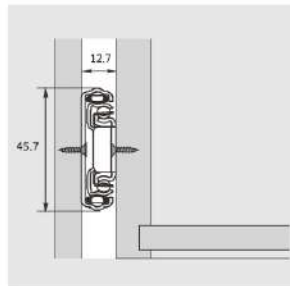

Quietness

Intelligence

Durability

Eco-Friendliness

SUPER-RAIL

45mm Series Soft-close Round Profile Full Extension Ball Bearing Slides-Metric Sizes

PRODUCT

DESCRIPTION

- Load capacity: 45kg
- Finish: Blue zinc plated(B02), Black(D01)
- Lengths:250-600mm
- Full extension
- Soft-close
- Single way travel

SPACE REQUIREMENT

ORDER INFORMATION

Installation Dimensions(mm)

Screw Positions of the Slides(mm)

Installation Dimensions(mm)

Item No.	Length NL	Travel	Hole pattern						Se/ctn
			A	B	C	D	E	F	
4587110H	250	163.8	174						12
4587112H	300	263.8	224	64	96				12
4587114H	350	335.3	256	96	64	128			12
4587116H	400	401	320	128	64	128	192		12
4587118H	450	451	352	160	64	128	224		12
4587120H	500	501	416	192	64	128	256		12
4587122H	550	551	448	224	64	128	224	320	12
4587124H	600	601	512	224	64	128	224	352	12

BALL BEARING SLIDES

45mm Series Push-open Round Profile Full Extension Ball Bearing Slides-Metric Sizes

PRODUCT

DESCRIPTION

- Load capacity: 45kg
- Finish: Blue zinc plated(B02), Black(D01)
- Lengths: 300-700mm
- Inner member with mounting tabs
- Soft-close
- Single way travel