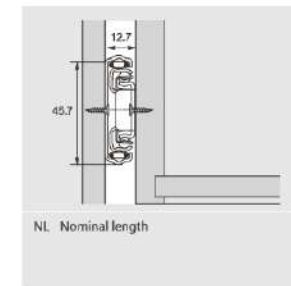

- Load capacity: 45kg
- Finish: Blue zinc plated(B02), Black(D01)
- Lengths:250-600mm
- Full extension
- Soft-close
- Single way travel

SPACE REQUIREMENT

ORDER INFORMATION

Installation Dimensions(mm)

Screw Positions of the Slides(mm)

Installation Dimensions(mm)

Item No.	Length NL	Travel	Hole pattern						Se/ctn
			A	B	C	D	E	F	
4587110H	250	163.8	174						12
4587112H	300	263.8	224	64	96				12
4587114H	350	335.3	256	96	64	128			12
4587116H	400	401	320	128	64	128	192		12
4587118H	450	451	352	160	64	128	224		12
4587120H	500	501	416	192	64	128	256		12
4587122H	550	551	448	224	64	128	224	320	12
4587124H	600	601	512	224	64	128	224	352	12

BALL BEARING SLIDES

45mm Series Push-open Round Profile Full Extension Ball Bearing Slides-Metric Sizes

PRODUCT

DESCRIPTION

- Load capacity: 45kg
- Finish: Blue zinc plated(B02), Black(D01)
- Lengths: 300-700mm
- Inner member with mounting tabs
- Soft-close
- Single way travel

SPACE REQUIREMENT

ORDER INFORMATION

Installation Dimensions(mm)

Screw Positions of the Slides(mm)

Installation Dimensions(mm)

Item No.	Length NL	Travel	Hole pattern						Se/ctn
			A	B	C	D	E	F	
4587110G	250	163.8	174		64				
4587112G	300	263.8	64	224	96				12
4587114G	350	335.3	96	224	64	128			12
4587116G	400	401	128	320	64	128	192		12
4587118G	450	451	160	320	64	128	224		12
4587120G	500	501	192	416	64	128	256		12
4587122G	550	551	224	416	64	128	224	320	12
4587124G	600	601	224	512	64	128	224	352	12