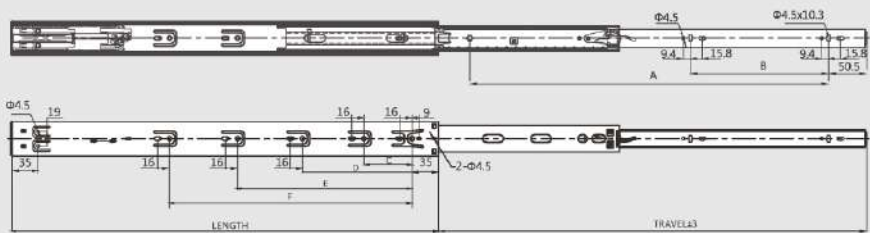

- Load capacity: 45kg
- Finish: Blue zinc plated(B02), Black(D01)
- Lengths:250-600mm
- Full extension
- Soft-close
- Single way travel

SPACE REQUIREMENT

ORDER INFORMATION

Installation Dimensions(mm)

Screw Positions of the Slides(mm)

Installation Dimensions(mm)

Item No.	Length NL	Travel	Hole pattern						Se/ctn
			A	B	C	D	E	F	
4587110H	250	163.8	174						12
4587112H	300	263.8	224	64	96				12
4587114H	350	335.3	256	96	64	128			12
4587116H	400	401	320	128	64	128	192		12
4587118H	450	451	352	160	64	128	224		12
4587120H	500	501	416	192	64	128	256		12
4587122H	550	551	448	224	64	128	224	320	12
4587124H	600	601	512	224	64	128	224	352	12

BALL BEARING SLIDES

45mm Series Push-open Round Profile Full Extension Ball Bearing Slides-Metric Sizes

PRODUCT

DESCRIPTION

- Load capacity: 45kg
- Finish: Blue zinc plated(B02), Black(D01)
- Lengths: 300-700mm
- Inner member with mounting tabs
- Soft-close
- Single way travel

SPACE REQUIREMENT

ORDER INFORMATION

Installation Dimensions(mm)

Screw Positions of the Slides(mm)

Installation Dimensions(mm)

Item No.	Length NL	Travel	Hole pattern						Se/ctn
			A	B	C	D	E	F	
4587110G	250	163.8	174		64				
4587112G	300	263.8	64	224	96				12
4587114G	350	335.3	96	224	64	128			12
4587116G	400	401	128	320	64	128	192		12
4587118G	450	451	160	320	64	128	224		12
4587120G	500	501	192	416	64	128	256		12
4587122G	550	551	224	416	64	128	224	320	12
4587124G	600	601	224	512	64	128	224	352	12