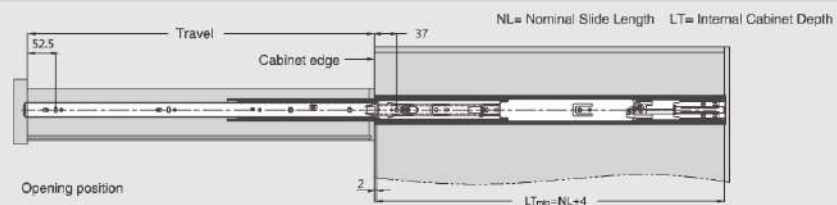

Quietness

Intelligence

Durability

Eco-Friendliness

SUPER-RAIL

45mm Series Soft-close Round Profile Full Extension Ball Bearing Slides-Metric Sizes

PRODUCT

DESCRIPTION

- Load capacity: 45kg
- Finish: Blue zinc plated(B02), Black(D01)
- Lengths:250-600mm
- Full extension
- Soft-close
- Single way travel

SPACE REQUIREMENT

ORDER INFORMATION

Installation Dimensions(mm)

Screw Positions of the Slides(mm)

Installation Dimensions(mm)

Item No.	Length NL	Travel	Hole pattern						Se/ctn
			A	B	C	D	E	F	
4587110H	250	163.8	174						12
4587112H	300	263.8	224	64	96				12
4587114H	350	335.3	256	96	64	128			12
4587116H	400	401	320	128	64	128	192		12
4587118H	450	451	352	160	64	128	224		12
4587120H	500	501	416	192	64	128	256		12
4587122H	550	551	448	224	64	128	224	320	12
4587124H	600	601	512	224	64	128	224	352	12

BALL BEARING SLIDES

45mm Series Push-open Round Profile Full Extension Ball Bearing Slides-Metric Sizes

PRODUCT

DESCRIPTION

- Load capacity: 45kg
- Finish: Blue zinc plated(B02), Black(D01)
- Lengths: 300-700mm
- Inner member with mounting tabs
- Soft-close
- Single way travel