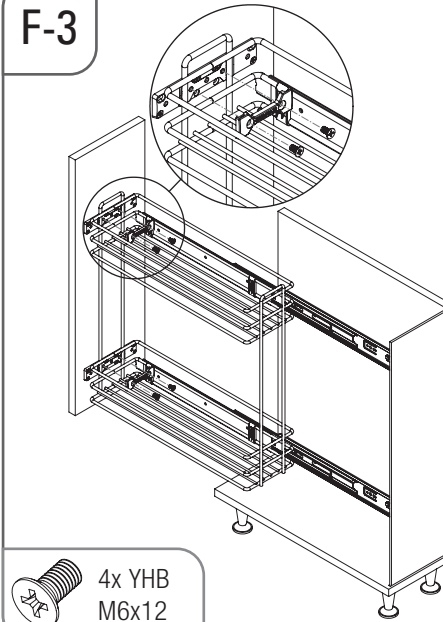

- 20 CM YANDAN TELESKOPIK RAYLI DETERJANLIK MONTAJ ŞEMASI (ANTRASİT)
- 20 CM DETERGENT HOLDER WITH SIDE TELESCOPIC RAIL MOUNTING INSTRUCTIONS (ANTHRACITE)

- 20 CM YANDAN TELESKOPIK RAYLI DETERJANLIK MONTAJ ŞEMASI (ANTRASİT)
- 20 CM DETERGENT HOLDER WITH SIDE TELESCOPIC RAIL MOUNTING INSTRUCTIONS (ANTHRACITE)

F-1

F-2

8x
3.5x16

F-3

4x YHB
M6x12

F-4

4x YSB
M6x10

G-1

MENTEŞELİ KAPAK
WITH HINGE

8x Support
Part (Thin)

8x Support
Part (Thick)

8x
4x25