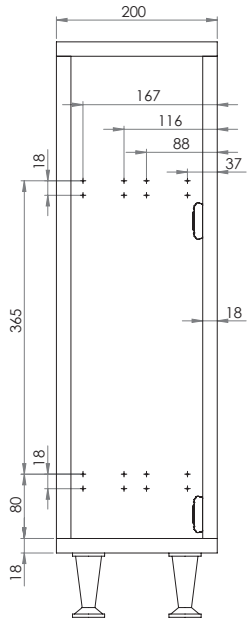

- 20 CM YANDAN TELESKOPIK RAYLI DETERJANLIK MONTAJ ŞEMASI (ANTRASİT)
- 20 CM DETERGENT HOLDER WITH SIDE TELESCOPIC RAIL MOUNTING INSTRUCTIONS (ANTHRACITE)

- 20 CM YANDAN TELESKOPIK RAYLI DETERJANLIK MONTAJ ŞEMASI (ANTRASİT)
- 20 CM DETERGENT HOLDER WITH SIDE TELESCOPIC RAIL MOUNTING INSTRUCTIONS (ANTHRACITE)

F-1

F-2

8x
3.5x16

F-3

4x YHB
M6x12

F-4

4x YSB
M6x10

G-1

MENTEŞELİ KAPAK
WITH HINGE

8x Support
Part (Thin)

8x Support
Part (Thick)

8x
4x25