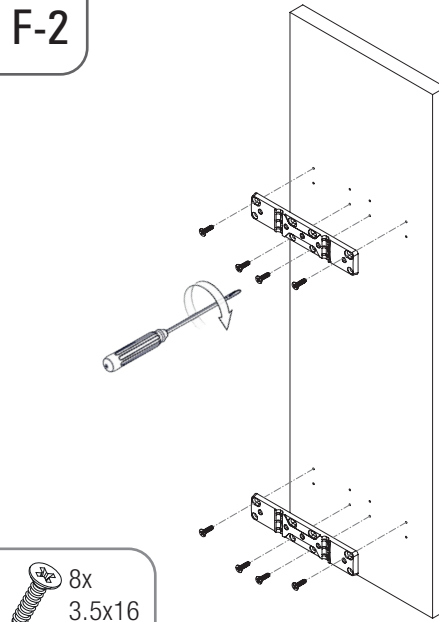

- 20 CM YANDAN TELESKOPIK RAYLI DETERJANLIK MONTAJ ŞEMASI (ANTRASİT)
- 20 CM DETERGENT HOLDER WITH SIDE TELESCOPIC RAIL MOUNTING INSTRUCTIONS (ANTHRACITE)

- 20 CM YANDAN TELESKOPIK RAYLI DETERJANLIK MONTAJ ŞEMASI (ANTRASİT)
- 20 CM DETERGENT HOLDER WITH SIDE TELESCOPIC RAIL MOUNTING INSTRUCTIONS (ANTHRACITE)

F-1

F-2

8x
3.5x16

F-3

4x YHB
M6x12

F-4

4x YSB
M6x10

G-1

MENTEŞELİ KAPAK
WITH HINGE

8x Support
Part (Thin)

8x Support
Part (Thick)

8x
4x25