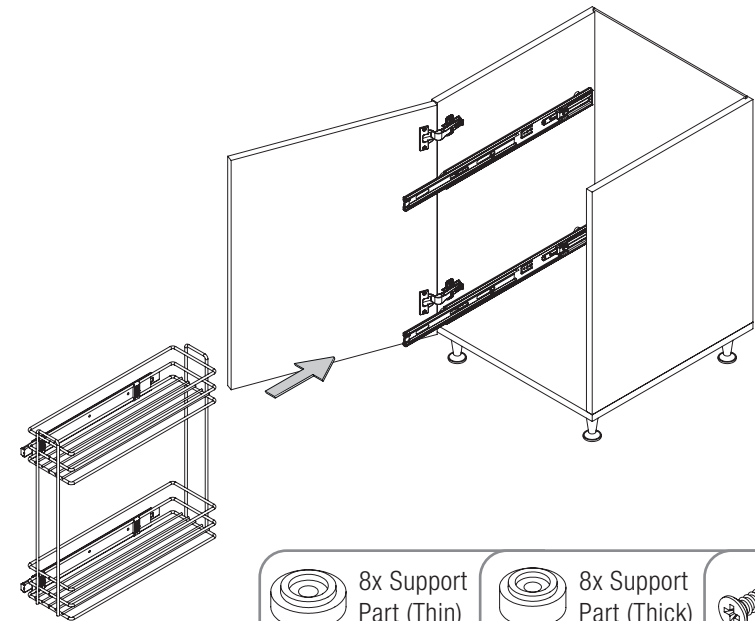

- 20 CM YANDAN TELESKOPIK RAYLI DETERJANLIK MONTAJ ŞEMASI (ANTRASİT)
- 20 CM DETERGENT HOLDER WITH SIDE TELESCOPIC RAIL MOUNTING INSTRUCTIONS (ANTHRACITE)

- 20 CM YANDAN TELESKOPIK RAYLI DETERJANLIK MONTAJ ŞEMASI (ANTRASİT)
- 20 CM DETERGENT HOLDER WITH SIDE TELESCOPIC RAIL MOUNTING INSTRUCTIONS (ANTHRACITE)

F-1

F-2

8x
3.5x16

F-3

4x YHB
M6x12

F-4

4x YSB
M6x10

G-1

MENTEŞELİ KAPAK
WITH HINGE

8x Support
Part (Thin)

8x Support
Part (Thick)

8x
4x25