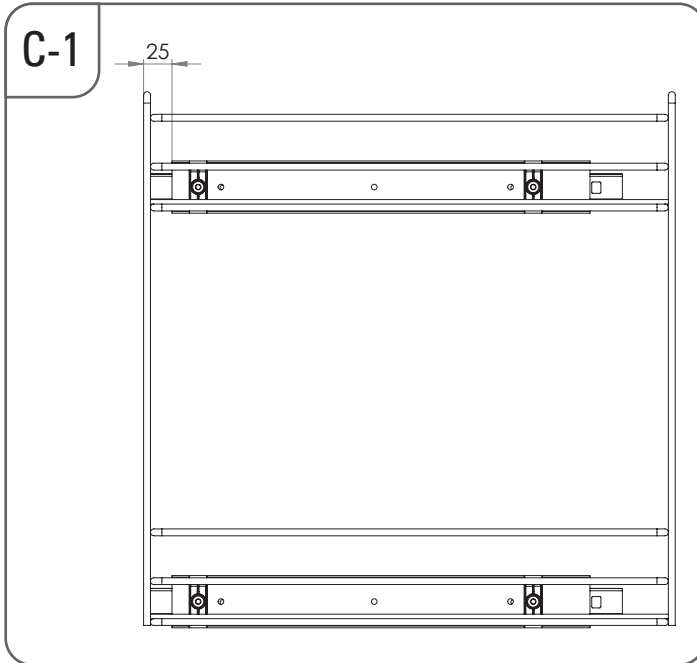

- 20 CM YANDAN TELESKOPIK RAYLI DETERJANLIK MONTAJ ŞEMASI (ANTRASİT)
- 20 CM DETERGENT HOLDER WITH SIDE TELESCOPIC RAIL MOUNTING INSTRUCTIONS (ANTHRACITE)

- 20 CM YANDAN TELESKOPIK RAYLI DETERJANLIK MONTAJ ŞEMASI (ANTRASİT)
- 20 CM DETERGENT HOLDER WITH SIDE TELESCOPIC RAIL MOUNTING INSTRUCTIONS (ANTHRACITE)

MENTEŞELİ KAPAK
WITH HINGE

8x Support
Part (Thin)

8x Support
Part (Thick)

8x
4x25