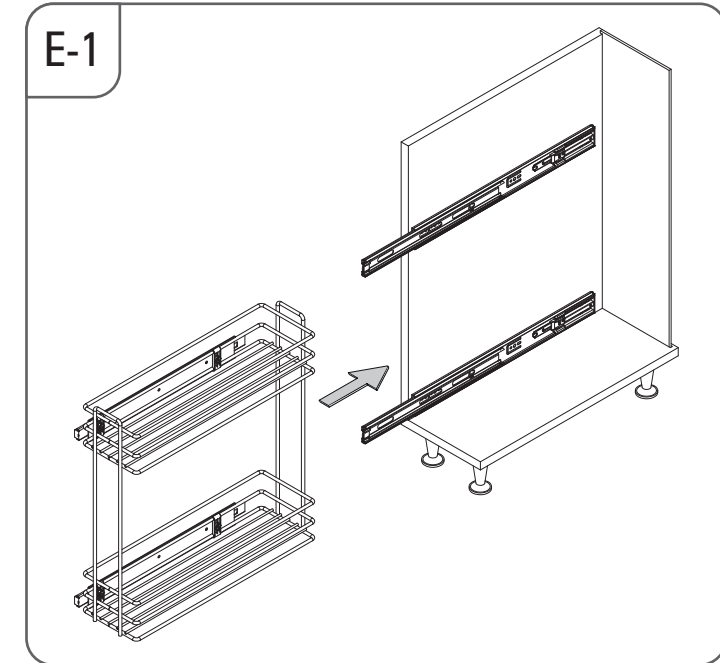

- 20 CM YANDAN TELESKOPIK RAYLI DETERJANLIK MONTAJ ŞEMASI (ANTRASİT)
- 20 CM DETERGENT HOLDER WITH SIDE TELESCOPIC RAIL MOUNTING INSTRUCTIONS (ANTHRACITE)

- 20 CM YANDAN TELESKOPIK RAYLI DETERJANLIK MONTAJ ŞEMASI (ANTRASİT)
- 20 CM DETERGENT HOLDER WITH SIDE TELESCOPIC RAIL MOUNTING INSTRUCTIONS (ANTHRACITE)

MENTEŞELİ KAPAK
WITH HINGE

8x Support
Part (Thin)

8x Support
Part (Thick)

8x
4x25