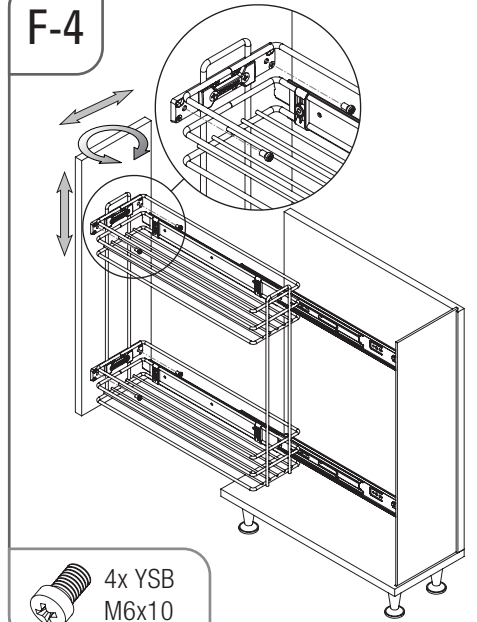

- 20 CM YANDAN TELESKOPIK RAYLI DETERJANLIK MONTAJ ŞEMASI (ANTRASİT)
- 20 CM DETERGENT HOLDER WITH SIDE TELESCOPIC RAIL MOUNTING INSTRUCTIONS (ANTHRACITE)

- 20 CM YANDAN TELESKOPIK RAYLI DETERJANLIK MONTAJ ŞEMASI (ANTRASİT)
- 20 CM DETERGENT HOLDER WITH SIDE TELESCOPIC RAIL MOUNTING INSTRUCTIONS (ANTHRACITE)

F-1

F-2

8x
3.5x16

F-3

4x YHB
M6x12

F-4

4x YSB
M6x10

G-1

MENTEŞELİ KAPAK
WITH HINGE

8x Support
Part (Thin)

8x Support
Part (Thick)

8x
4x25