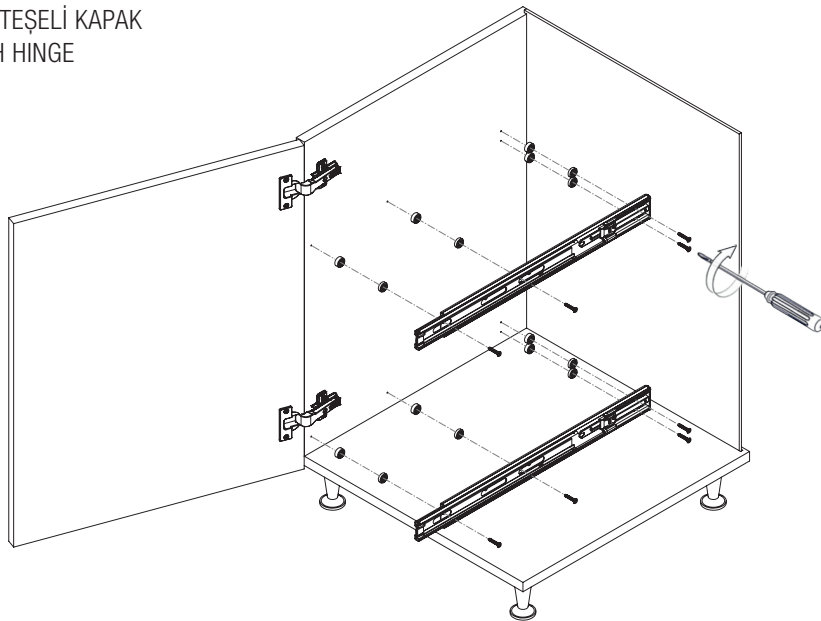

- 20 CM YANDAN TELESKOPIK RAYLI DETERJANLIK MONTAJ ŞEMASI (ANTRASİT)
- 20 CM DETERGENT HOLDER WITH SIDE TELESCOPIC RAIL MOUNTING INSTRUCTIONS (ANTHRACITE)

- 20 CM YANDAN TELESKOPIK RAYLI DETERJANLIK MONTAJ ŞEMASI (ANTRASİT)
- 20 CM DETERGENT HOLDER WITH SIDE TELESCOPIC RAIL MOUNTING INSTRUCTIONS (ANTHRACITE)

MENTEŞELİ KAPAK
WITH HINGE

8x Support
Part (Thin)

8x Support
Part (Thick)

8x
4x25