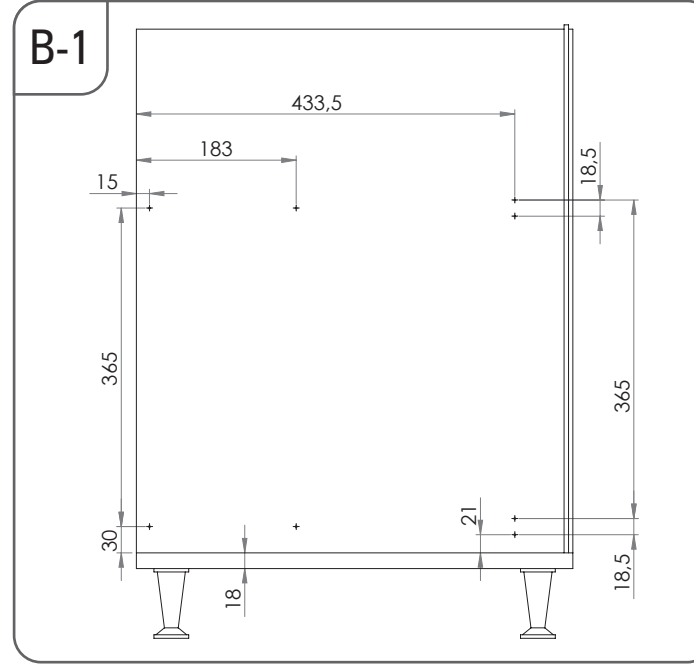

- 20 CM YANDAN TELESKOPIK RAYLI DETERJANLIK MONTAJ ŞEMASI (ANTRASİT)
- 20 CM DETERGENT HOLDER WITH SIDE TELESCOPIC RAIL MOUNTING INSTRUCTIONS (ANTHRACITE)

- 20 CM YANDAN TELESKOPIK RAYLI DETERJANLIK MONTAJ ŞEMASI (ANTRASİT)
- 20 CM DETERGENT HOLDER WITH SIDE TELESCOPIC RAIL MOUNTING INSTRUCTIONS (ANTHRACITE)

MENTEŞELİ KAPAK
WITH HINGE

8x Support
Part (Thin)

8x Support
Part (Thick)

8x
4x25