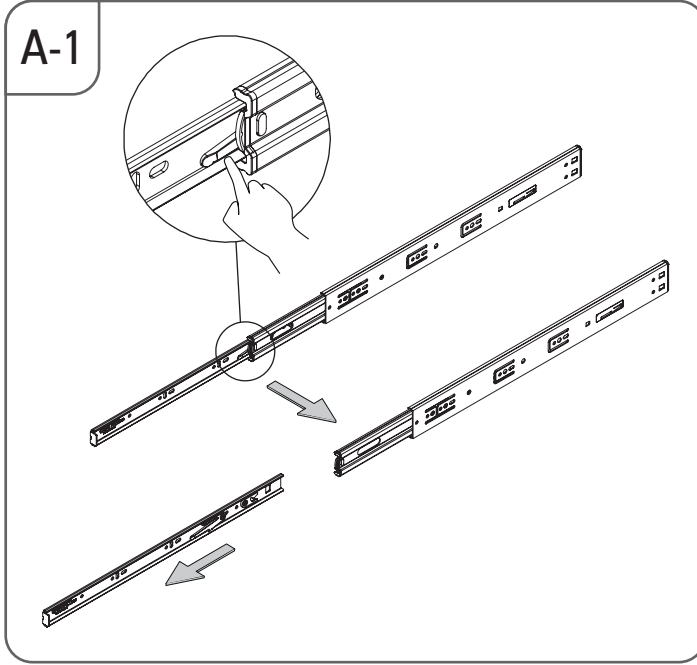

- 20 CM YANDAN TELESKOPIK RAYLI DETERJANLIK MONTAJ ŞEMASI (ANTRASİT)
- 20 CM DETERGENT HOLDER WITH SIDE TELESCOPIC RAIL MOUNTING INSTRUCTIONS (ANTHRACITE)

- 20 CM YANDAN TELESKOPIK RAYLI DETERJANLIK MONTAJ ŞEMASI (ANTRASİT)
- 20 CM DETERGENT HOLDER WITH SIDE TELESCOPIC RAIL MOUNTING INSTRUCTIONS (ANTHRACITE)

F-1

F-2

8x
3.5x16

F-3

4x YHB
M6x12

F-4

4x YSB
M6x10

G-1

MENTEŞELİ KAPAK
WITH HINGE

8x Support
Part (Thin)

8x Support
Part (Thick)

8x
4x25