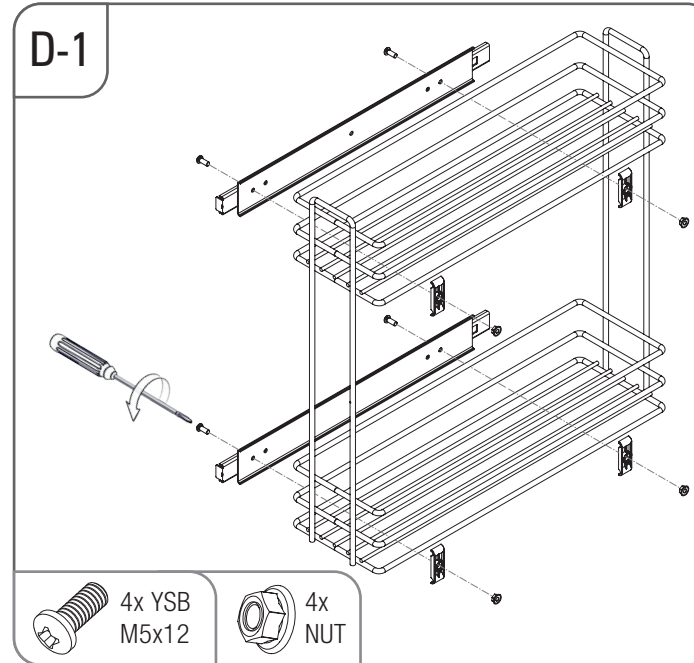

- 20 CM YANDAN TELESKOPIK RAYLI DETERJANLIK MONTAJ ŞEMASI (ANTRASİT)
- 20 CM DETERGENT HOLDER WITH SIDE TELESCOPIC RAIL MOUNTING INSTRUCTIONS (ANTHRACITE)

- 20 CM YANDAN TELESKOPIK RAYLI DETERJANLIK MONTAJ ŞEMASI (ANTRASİT)
- 20 CM DETERGENT HOLDER WITH SIDE TELESCOPIC RAIL MOUNTING INSTRUCTIONS (ANTHRACITE)

F-1

F-2

8x
3.5x16

F-3

4x YHB
M6x12

F-4

4x YSB
M6x10

G-1

MENTEŞELİ KAPAK
WITH HINGE

8x Support
Part (Thin)

8x Support
Part (Thick)

8x
4x25