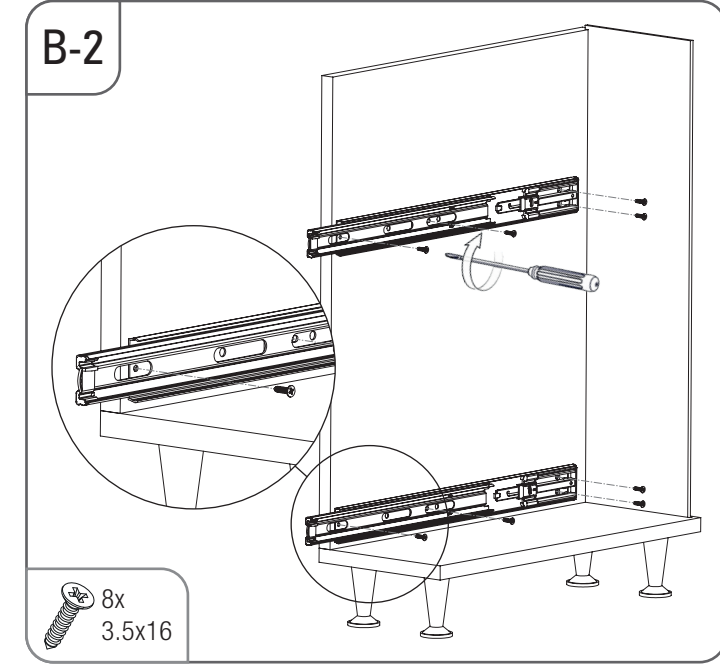

- 20 CM YANDAN TELESKOPIK RAYLI DETERJANLIK MONTAJ ŞEMASI (ANTRASİT)
- 20 CM DETERGENT HOLDER WITH SIDE TELESCOPIC RAIL MOUNTING INSTRUCTIONS (ANTHRACITE)

- 20 CM YANDAN TELESKOPIK RAYLI DETERJANLIK MONTAJ ŞEMASI (ANTRASİT)
- 20 CM DETERGENT HOLDER WITH SIDE TELESCOPIC RAIL MOUNTING INSTRUCTIONS (ANTHRACITE)

MENTEŞELİ KAPAK
WITH HINGE

8x Support
Part (Thin)

8x Support
Part (Thick)

8x
4x25